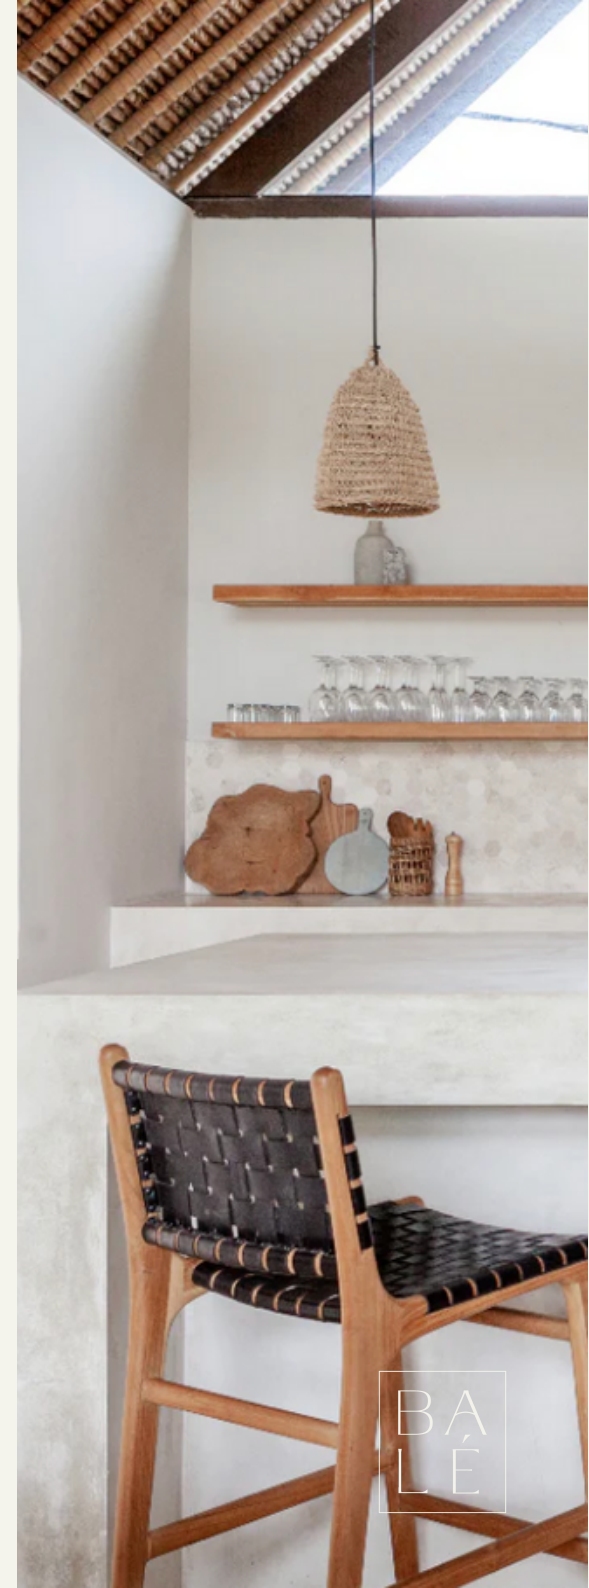

Type: Stool

Material : Teak + leather

Indoor

Counter -

Overall: 18" w x 20" d x 37.5" h

Seat height: 25"

Bar height: (30") available upon request

No assembly required

Available wood colors : Natural, dark brown, black

Available leather colors : Black, white, natural blush, camel, walnut, dark brown, ash, grey

There is a slight variation between natural materials, making each piece unique, not to be considered as flaws due to the nature.

balehomewares.com / [@balehomewares](https://www.instagram.com/balehomewares)